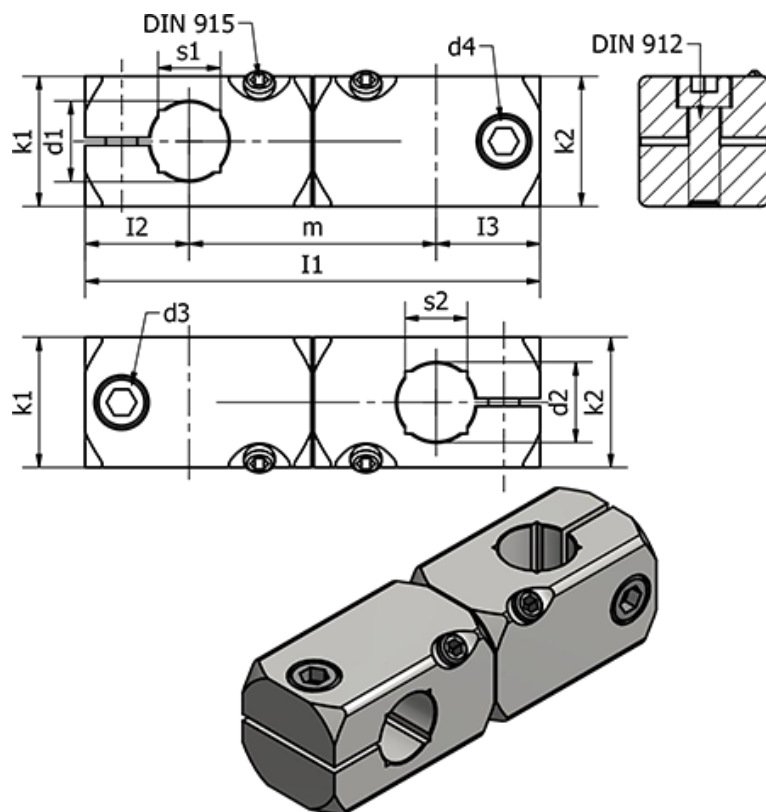

Article number: 20475B20B15ELS

Description: E+G Two-way clamp mounting - GN 475-B20-B15-ELS

Measures

Clamping kit for d3 = GN 511-M6-30

Clamping kit for d4 = GN 511-M6-25

d1 = 20

d2 = 15

d3 = M6

d4 = M6

I1 = 95

I2 = 22

I3 = 20

k = 30

k2 = 25

m = 53

s1 = 16

s2 = 12

Weight (g) = 165